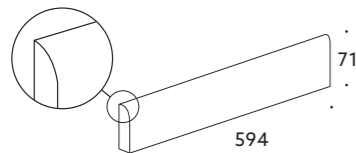

SPECIAL TRIMS PEZZI SPECIALI

SKIRTING BATTISCOPIA

Battiscopa 60
≠12mm

(!)
Tutte le misure sono in millimetri
All sizes are in millimetres