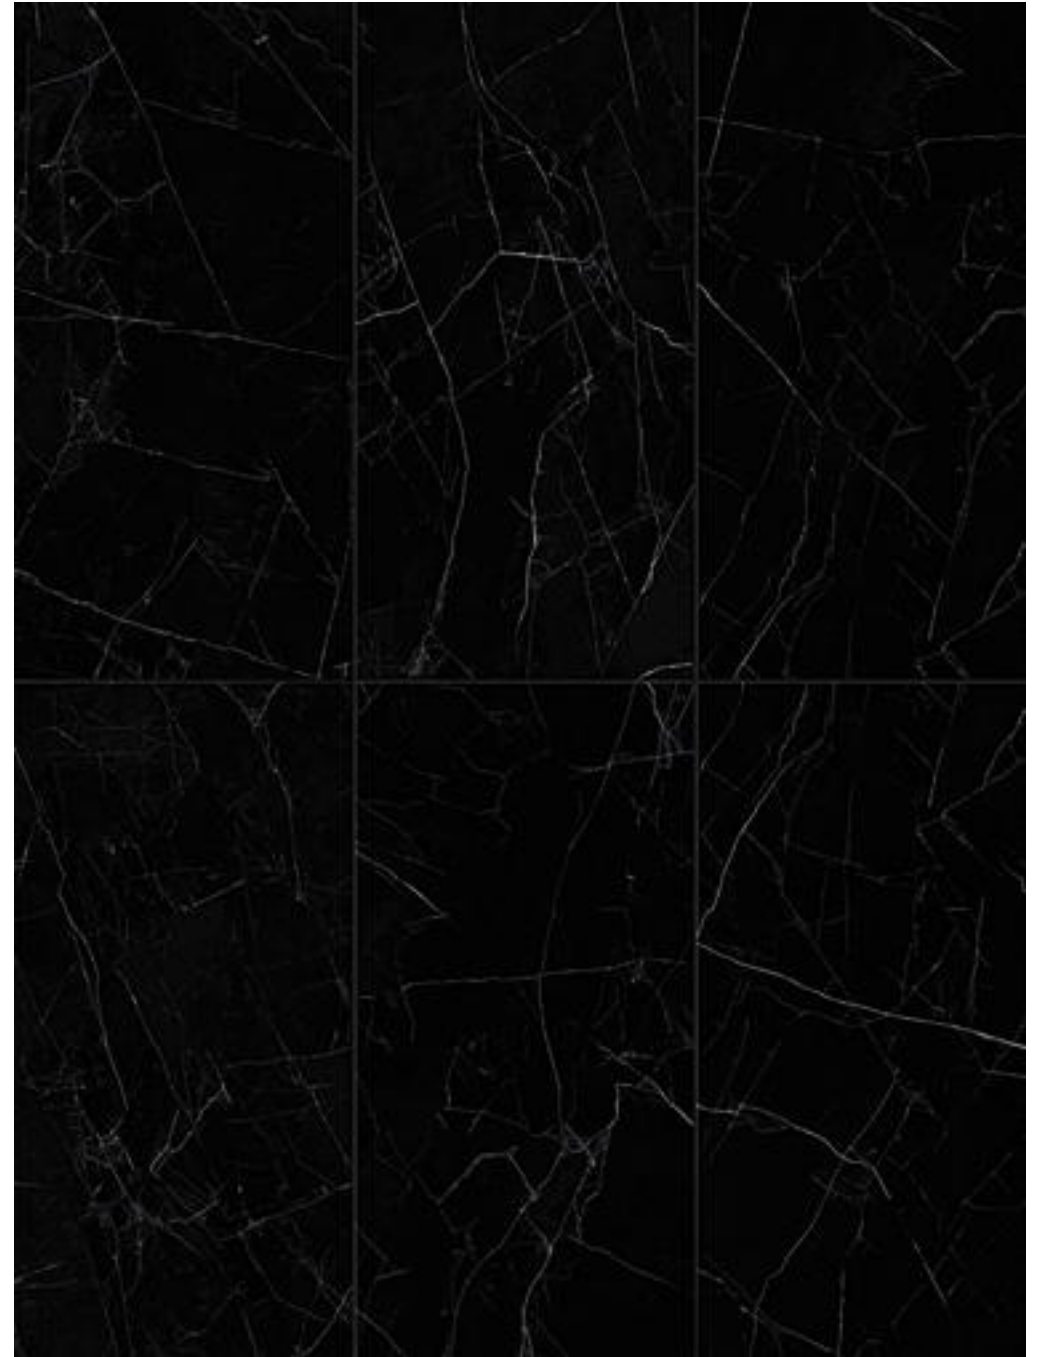

nero marquinia