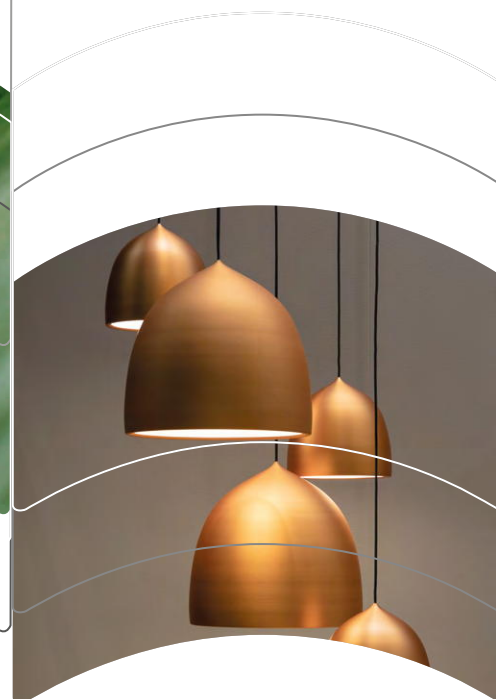

esp

La vuelta a las curvas está entre las tendencias más actuales en la arquitectura. Las líneas rectas dejarán de tener interés y aparecerán arcos y bóvedas en todas las estancias, en muebles y en objetos de decoración.

*La silueta curva y modular de **Wave** recuerda a elementos orgánicos y de la naturaleza, un estilo que aporta el equilibrio y la elegancia de lo natural.*

***Wave** personifica esta nueva tendencia, generando espacios más armoniosos y confortables, entornos acogedores que invitan al descanso y a la tranquilidad.*