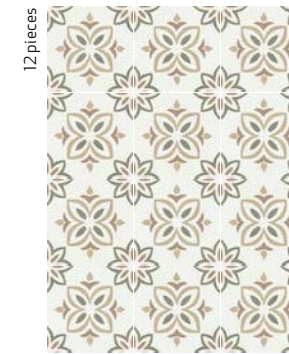

Provenza

Porcelain Tile

22,3 x 22,3 cm — 8.7 x 8.7"

green

PROVENZA is a ceramic collection that pays tribute to the timeless charm of the Mediterranean. In a 22.3 x 22.3 cm format, each piece evokes sun-drenched landscapes through delicate floral and ornamental designs inspired by regional traditions. Its rich, warm color palette captures the glow of the Mediterranean sun and the serenity of its landscapes, allowing for the creation of inviting spaces full of character. Whether you're looking to add warmth or a refreshing touch, PROVENZA adapts seamlessly to every style and preference. The collection includes three carefully selected exclusive designs and stands out for its versatility: suitable for both floor and wall applications, it offers total freedom to create unique, elegant interiors with a strong personality.

PROVENZA

37792 PROVENZA GREEN BLOOM/22,3
Q6 (22,3x22,3 cm — 8^{3/4}x8^{3/4})
5 patterns · *103 Mapei

37788 PROVENZA GREEN FLOWER/22,3
Q6 (22,3x22,3 cm — 8^{3/4}x8^{3/4})
5 patterns · *103 Mapei

37790 PROVENZA GREEN PETALS/22,3
Q6 (22,3x22,3 cm — 8^{3/4}x8^{3/4})
5 patterns · *103 Mapei