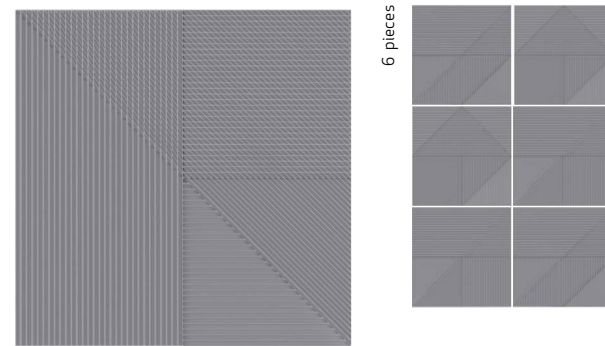

6 pieces

21718 LINS GREY
Q7 (20x20 cm — 7⁷/₈x7⁷/₈"*)
*** 4 patterns · ** 9 Kerakoll

*** Random designs in box.
*** Diseños aleatorios por caja.

*** Random designs in box.
*** Diseños aleatorios por caja.

TECHNICAL CHARACTERISTICS

	MATT	GLOSS	SHADE VARIATION	SHOWER WALL
LINS	•	•	•	•

PACKING

UNIT	m²	PIECES m²	PIECES sq f	PIECES BOX	m³ BOX	sq ft BOX	WEIGHT BOX (KG)	WEIGHT BOX (lb)	BOXES PALLET	m³ PALLET	sq ft PALLET	WEIGHT PALLET (KG)	WEIGHT PALLET (lb)	cm PALLET	THICKNESS (mm)	THICKNESS (inch)
LINS	•	25	2.32	26	1.04	11.19	14.27	31.39	72	74.66	806	1051.24	2317.98	120X80X96	8	0.31

Recommended joint color - Color de junta recomendado
*MAPEI | ULTRACOLOR PLUS - **KERAKOLL | FUGABELLA