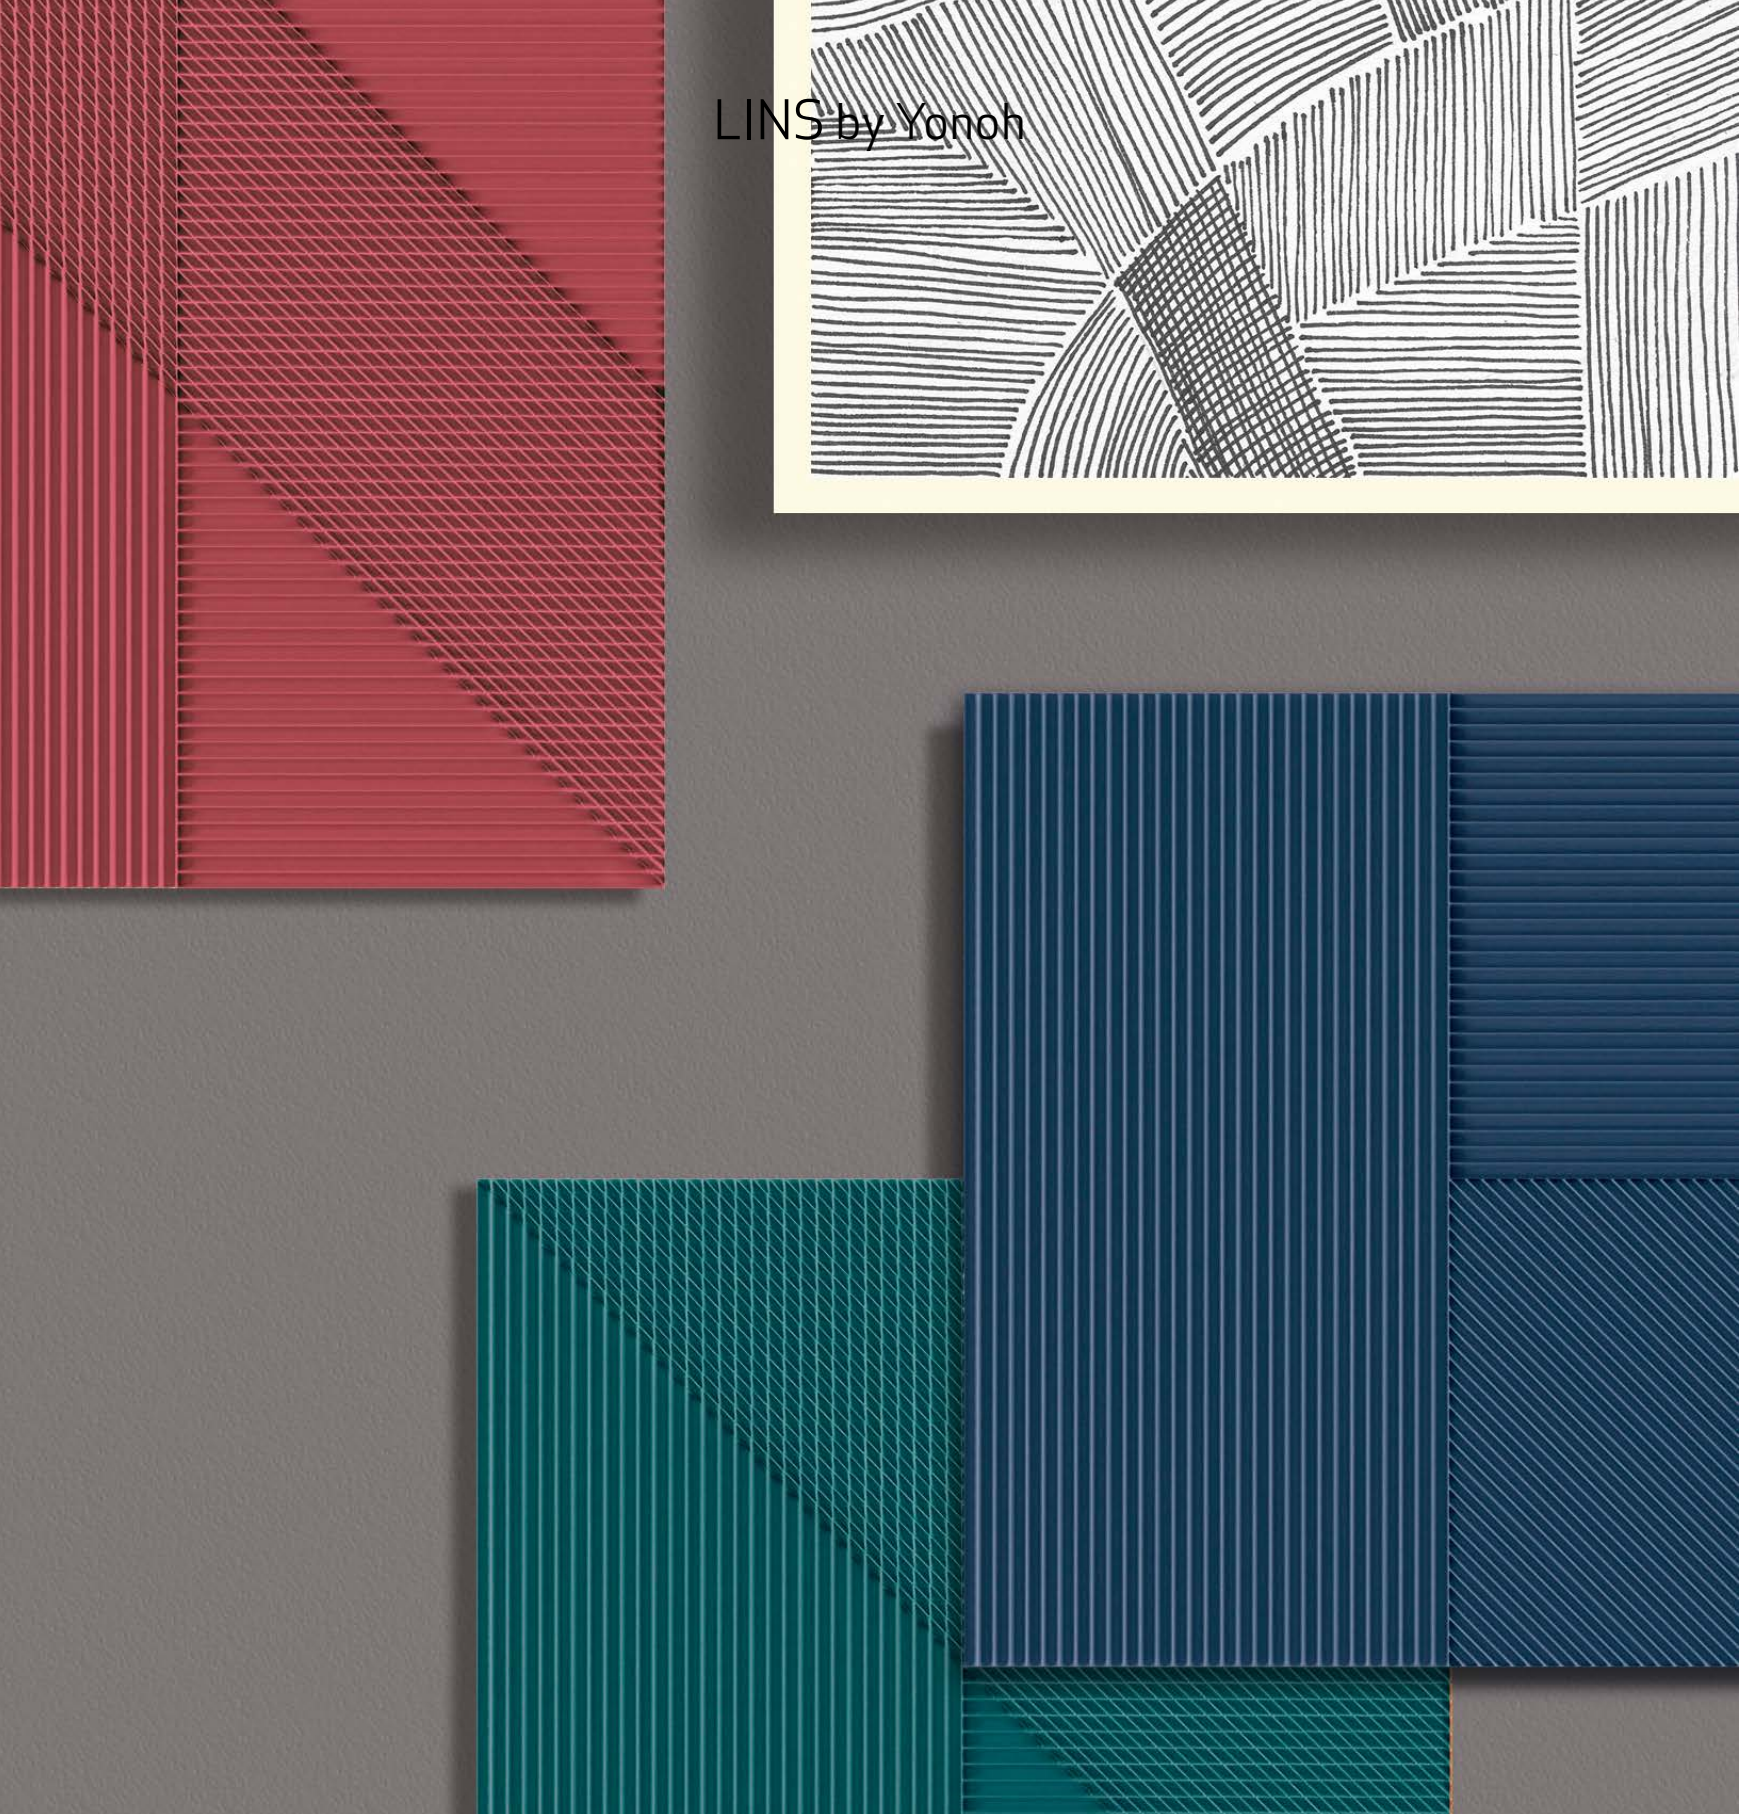

● LINS NAVY

● LINS BORDEAUX

● LINS MINT

LINS by Yonoh

6 pieces

21716 LINS WHITE
Q7 (20x20 cm — 77/8x77/8")
*** 4 patterns · *100 Mapei

6 pieces

31688 LINS BORDEAUX
Q7 (20x20 cm — 77/8x77/8")
*** 4 patterns · **143 Kerakoll