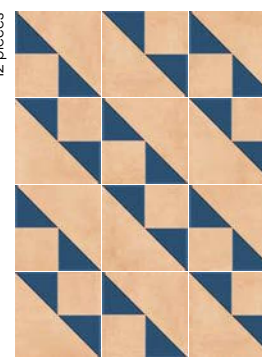

Kora

porcelain tile

22,3 x 22,3
8,7 x 8,7"

12 pieces

12 pieces

12 pieces

12 pieces

12 pieces

12 pieces

16 pieces

Examples of possible combinations

TECHNICAL CHARACTERISTICS

	MATT	GLOSS	SHADE VARIATION	SHOWER WALL	SHOWER FLOOR	FLOOR TRAFFIC	ANTISLIP			
							DIN 51130	UNE 41901EX	BS 7978-2	ANSI A137.1
KORA	•	•	V2	•	•	•	R10	C2	+36 WET	>0,42
KORA DECOR	•	•	V2	•	•	•		C1		

PACKING

UNIT	m²	PIECES		BOX				PALLET				THICKNESS				
		m²	sq f	PIECES	m²	sq f	Kg	lb	BOXES	m²	sq f	Kg	lb	cm	mm	inch
•	20,00	1,86	13	0,65	7,00	12,58	2773	90	58,5	629,69	1155,64	2548,19	120x80x84	9,00	0,35	
•	20,00	1,86	13	0,65	7,00	12,58	2773	90	58,5	629,69	1155,64	2548,19	120x80x84	9,00	0,35