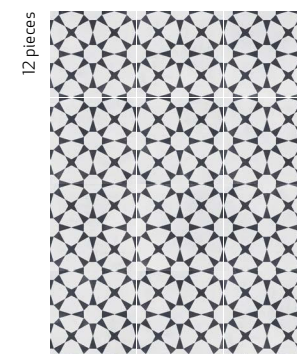

Cuban

Porcelain Tile

22,3 x 22,3 cm — 8.7 x 8.7"

white · silver

A tile collection that is modernist essence, with plant and geometrical designs evocative of the early 20th century. CUBAN brings the beauty of cement tiles to 22.3x22.3 cm porcelain tiles. Its models, with their different patterns, come in a choice of two different colours: one in differing intensities of grey and the other with a stronger contrast between black and white.

CUBAN

porcelain tile — 22,3x22,3 / 8.7x8.7"

37239 CUBAN SILVER ORNATE/22,3/9
Q6 (22,3x22,3 cm — 8^{3/4}x8^{3/4}"*)
5 patterns · ** 5 Kerakoll

37242 CUBAN WHITE ORNATE/22,3
Q6 (22,3x22,3 cm — 8^{3/4}x8^{3/4}"*)
5 patterns · ** 3 Kerakoll

37243 CUBAN WHITE STAR/22,3
Q6 (22,3x22,3 cm — 8^{3/4}x8^{3/4}"*)
5 patterns · ** 3 Kerakoll

TECHNICAL CHARACTERISTICS

MATT	GLOSS	SHADE VARIATION	SHOWER WALL	SHOWER FLOOR	FLOOR TRAFFIC	ANTISLIP
•	•	•	•	•	•	R-10 C2 +36WET >0,42