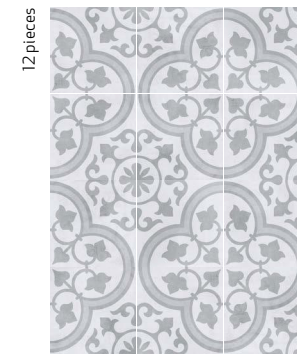

Cuban

Porcelain Tile

22,3 x 22,3 cm — 8.7 x 8.7"

white · silver

A tile collection that is modernist essence, with plant and geometrical designs evocative of the early 20th century. CUBAN brings the beauty of cement tiles to 22.3x22.3 cm porcelain tiles. Its models, with their different patterns, come in a choice of two different colours: one in differing intensities of grey and the other with a stronger contrast between black and white.

CUBAN

porcelain tile — 22,3x22,3 / 8.7x8.7"

37239 CUBAN SILVER ORNATE/22,3/9
Q6 (22,3x22,3 cm — 8^{3/4}x8^{3/4}"*)
5 patterns · ** 5 Kerakoll

37242 CUBAN WHITE ORNATE/22,3
Q6 (22,3x22,3 cm — 8^{3/4}x8^{3/4}"*)
5 patterns · ** 3 Kerakoll