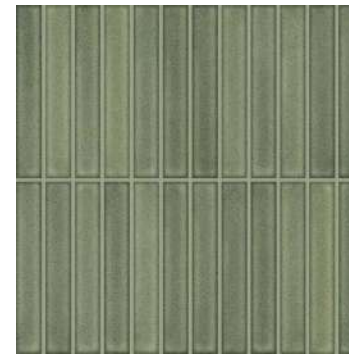

Crisp

White body Tile

20 x 20 cm — 7.9 x 7.9"

white · gold · cherry · sand · green · taupe

The CRISP collection redefines elegance with a design inspired by the iconic kit kat tile. In a 20x20 cm format, its carefully curated palette — white, gold, cherry, sand, green, and clay — aligns with the latest design trends, bringing versatility and sophistication to any space. Perfect for those seeking a modern and minimalist finish, CRISP combines clean lines with an appearance reminiscent of traditional ceramics, emphasizing the subtle tonal variations between the bars and allowing for the creation of unique, character-filled spaces.

● CRISP SAND/20X20 · CRISP WHITE/20X20

CRISP

41889 CRISP WHITE/20X20
Q69 (20x20 cm — 7⁷/₈x7⁷/₈"*)
6 patterns · ** 02 Kerakoll

42024 ING.CRISP WHITE/1,5X9,9
H27 (1,5x9,9 cm — 9¹/₁₆x3⁷/₈"*)

41892 CRISP SAND/20X20
Q69 (20x20 cm — 7⁷/₈x7⁷/₈"*)
6 patterns · ** 43 Kerakoll

42022 ING.CRISP SAND/1,5X9,9
H27 (1,5x9,9 cm — 9¹/₁₆x3⁷/₈"*)

41893 CRISP GREEN/20X20
Q69 (20x20 cm — 7⁷/₈x7⁷/₈"*)
6 patterns · ** 18 Kerakoll

42021 ING.CRISP GREEN/1,5X9,9
H27 (1,5x9,9 cm — 9¹/₁₆x3⁷/₈"*)