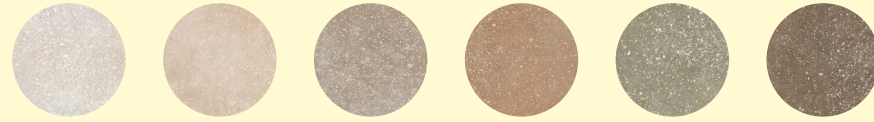

Cosmos

Porcelain Tile

90 x 90 cm - 22,3 x 22,3 cm — 35.4 x 35.4" - 8.7 x 8.7"

white · sand · taupe · clay · green · chocolate

Inspired by the silent beauty of the night sky, COSMOS emerges as a porcelain stoneware collection that blends subtle elegance with timeless character. Its surface, sprinkled with delicate white particles, evokes the image of a starry sky, adding visual depth and a touch of magic to any space. Available in two formats —90x90 and 22,3x22,3 cm— COSMOS offers versatility for both residential and commercial projects seeking a unique identity. Its palette of six colors (White, Green, Sand, Taupe, Chocolate, and Clay) allows for a wide range of combinations, from serene and minimalist atmospheres to warm and immersive compositions. The collection is available in two finishes that expand its range of applications: **SHAPED TECH**, a cutting-edge technology in which the relief aligns precisely with the printed design. This finish provides striking realism, with subtle gloss highlights in the recessed areas that simulate embedded stones, enhancing both the visual and tactile richness of each piece. Perfect for interiors that seek distinction and natural elegance. **ANTISLIP**, designed to ensure safety in wet or high-traffic areas, delivers a technical solution without compromising the collection's aesthetic appeal. COSMOS is more than a decorative collection: it is a statement of style. An invitation to find beauty in the details and to transform the everyday into something truly extraordinary.