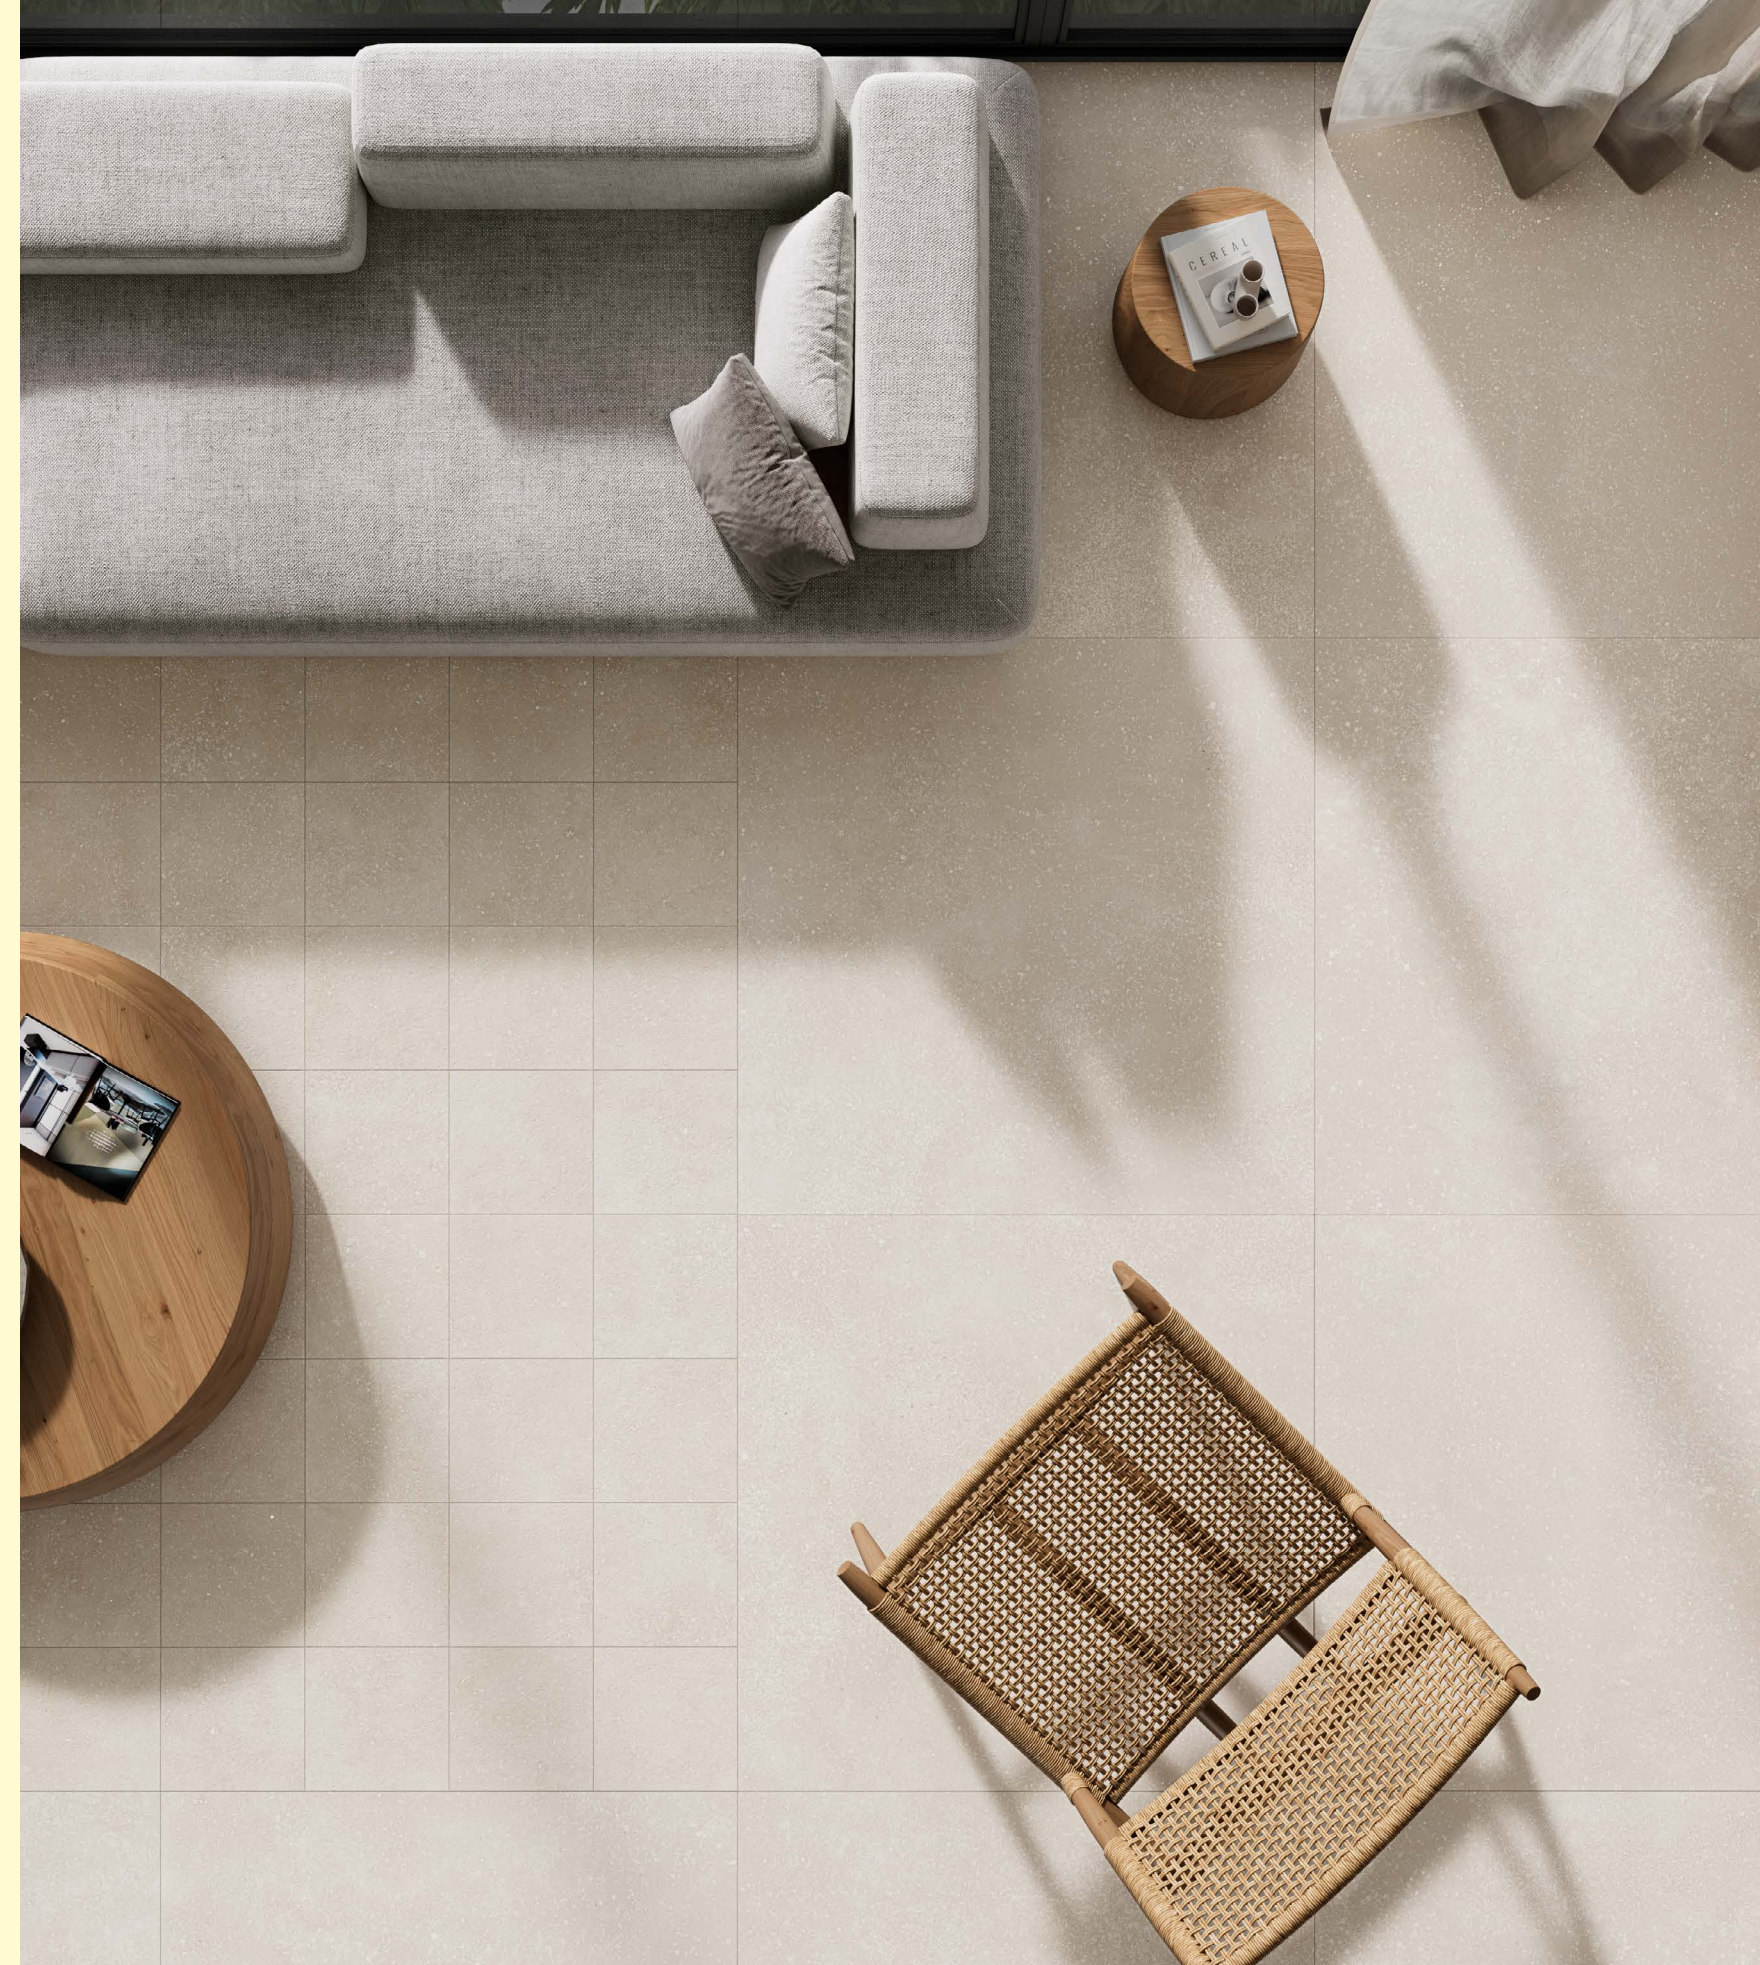

COSMOS collection perfectly matches with TRACE collection
Colección COSMOS coordina con la colección TRACE

● COSMOS WHITE SP/90X90X0,9/C/R · COSMOS WHITE SP/22,3