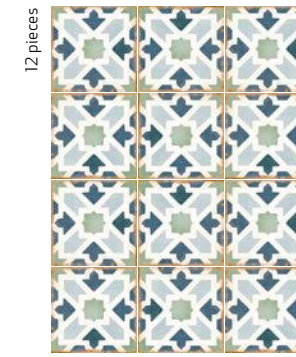

Casablanca

Porcelain Tile

12,3 x 12,3 cm – 4.8 x 4.8"

blue · green · anthracite

Inspired by traditional North-African ceramics, CASABLANCA stands out for its charming hand-crafted appearance. Thanks to its uneven edges and Mediterranean-style décors, this is a collection conspicuous for its warmth. Available in a 12.3x12.3 cm format, CASABLANCA's plain white field tile and 10 different décors can be combined in a multitude of different ways. Suitable for use on both walls and floors, its slightly aged appearance is conceived to blend in harmoniously with the rest of the home.

43653 CASABLANCA ATTIA/12,3X12,3
Q74 (12,3x12,3 cm — 4¹³/₁₆x4¹³/₁₆"*)
9 patterns · * 111 Mapei

43663 CASABLANCA ZIANE/12,3X12,3
Q74 (12,3x12,3 cm — 4¹³/₁₆x4¹³/₁₆"*)
9 patterns · * 111 Mapei

43661 CASABLANCA TORRES/12,3X12,3
Q74 (12,3x12,3 cm — 4¹³/₁₆x4¹³/₁₆"*)
9 patterns · * 111 Mapei

Recommended joint color · Color de junta recomendado
*MAPEI | ULTRACOLOR PLUS — KERAKOLL | FUGABELLA

43658 CASABLANCA KENZI/12,3X12,3
Q74 (12,3x12,3 cm — 4¹³/₁₆x4¹³/₁₆"*)
9 patterns · * 111 Mapei

12 pieces