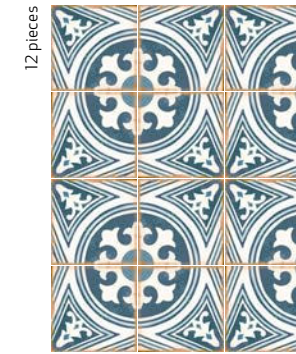

Casablanca

Porcelain Tile

12,3 x 12,3 cm – 4.8 x 4.8"

blue · green · anthracite

Inspired by traditional North-African ceramics, CASABLANCA stands out for its charming hand-crafted appearance. Thanks to its uneven edges and Mediterranean-style décors, this is a collection conspicuous for its warmth. Available in a 12.3x12.3 cm format, CASABLANCA's plain white field tile and 10 different décors can be combined in a multitude of different ways. Suitable for use on both walls and floors, its slightly aged appearance is conceived to blend in harmoniously with the rest of the home.

CASABLANCA

43656 CASABLANCA FIDA/12,3X12,3
Q74 (12,3x12,3 cm — 4¹³/₁₆x4¹³/₁₆"*)
9 patterns · * 114 Mapei

4365 CASABLANCA FARISSI/12,3X12,3
Q74 (12,3x12,3 cm — 4¹³/₁₆x4¹³/₁₆"*)
9 patterns · * 114 Mapei

43654 CASABLANCA ANFA/12,3X12,3
Q74 (12,3x12,3 cm — 4¹³/₁₆x4¹³/₁₆"*)
9 patterns · * 111 Mapei

43653 CASABLANCA ATTIA/12,3X12,3
Q74 (12,3x12,3 cm — 4¹³/₁₆x4¹³/₁₆"*)
9 patterns · * 111 Mapei

43663 CASABLANCA ZIANE/12,3X12,3
Q74 (12,3x12,3 cm — 4¹³/₁₆x4¹³/₁₆"*)
9 patterns · * 111 Mapei

43661 CASABLANCA TORRES/12,3X12,3
Q74 (12,3x12,3 cm — 4¹³/₁₆x4¹³/₁₆"*)
9 patterns · * 111 Mapei